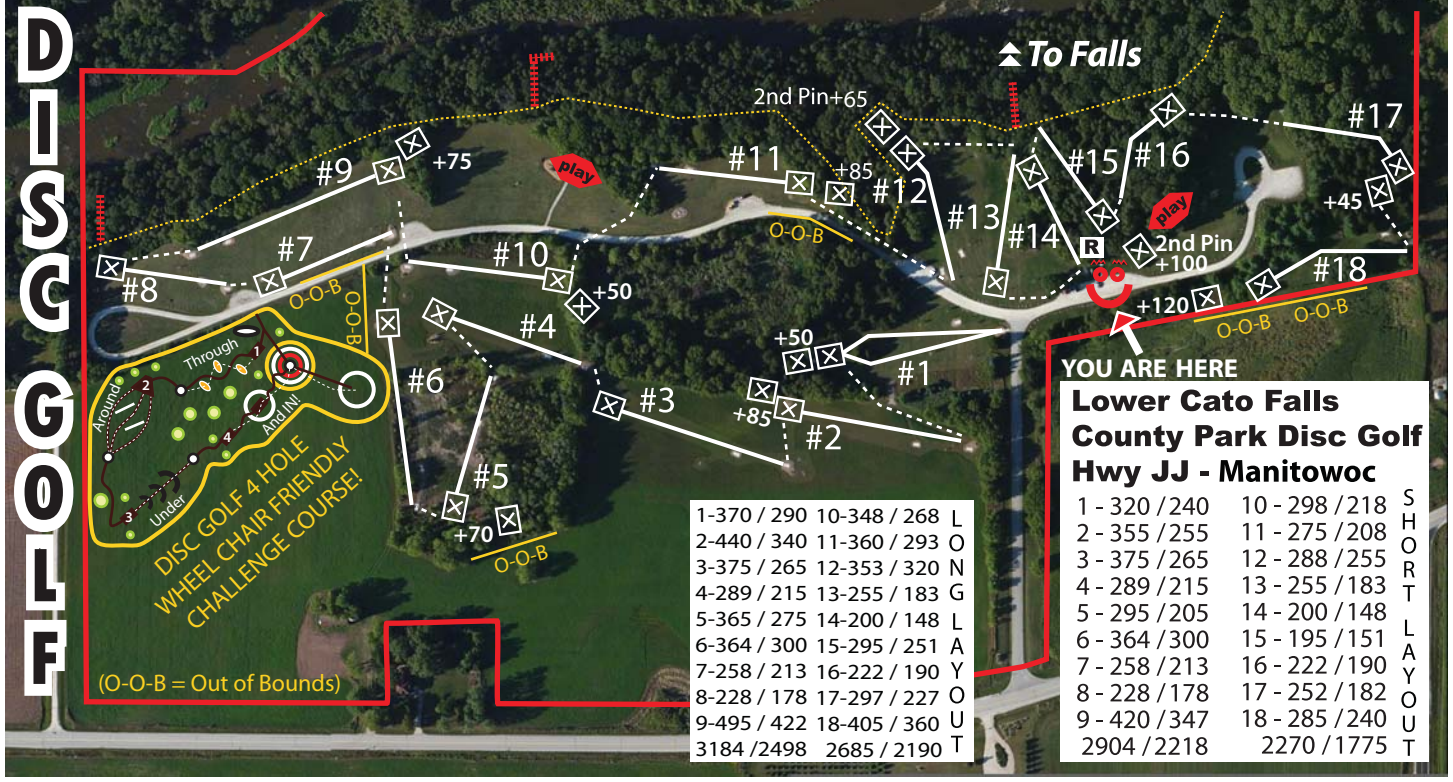

Many thanks to Adam Backus & the County Parks Dept. for installing this course. Please help keep it clean :)

**Local Courses:** Lower Cato Falls County Park (6 miles West of I43 on Hwy JJ), Silver Creek Park (1/4 mile So. of 10th & Viebahn St), Rollin' Ridge DGC (1 Mi W of Reedsville - Hwy 10), Indian Creek Park (N. 8th St & Albert Drive)

**BREATHTAKING LAKE MICHIGAN VIEWS**  
**HOTEL - RESTAURANT - BAR AND BANQUET**  
**LHINN.COM 800-228-6416 TWO RIVERS, WI**

**LIGHTHOUSE INN**