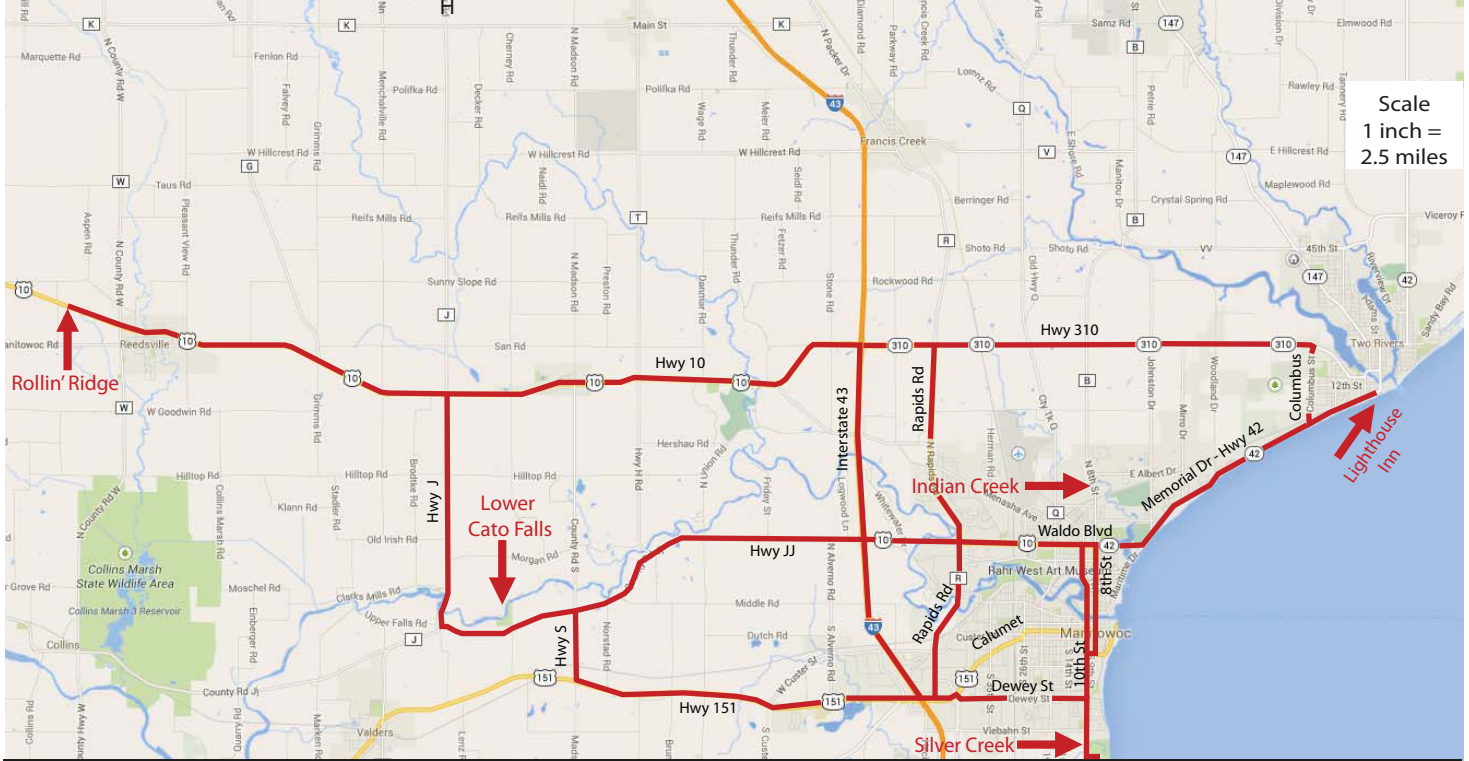

Many thanks to Adam Backus & the County Parks Dept. for installing this course. Please help keep it clean :)

**Local Courses:** Lower Cato Falls County Park (6 miles West of I43 on Hwy JJ), Silver Creek Park (1/4 mile So. of 10th & Viebahn St), Rollin' Ridge DGC (1 Mi W of Reedsville - Hwy 10), Indian Creek Park (N. 8th St & Albert Drive)

**BREATHTAKING LAKE MICHIGAN VIEWS**  
**HOTEL - RESTAURANT - BAR AND BANQUET**  
**LHINN.COM 800-228-6416 TWO RIVERS, WI**

**LIGHTHOUSE INN**