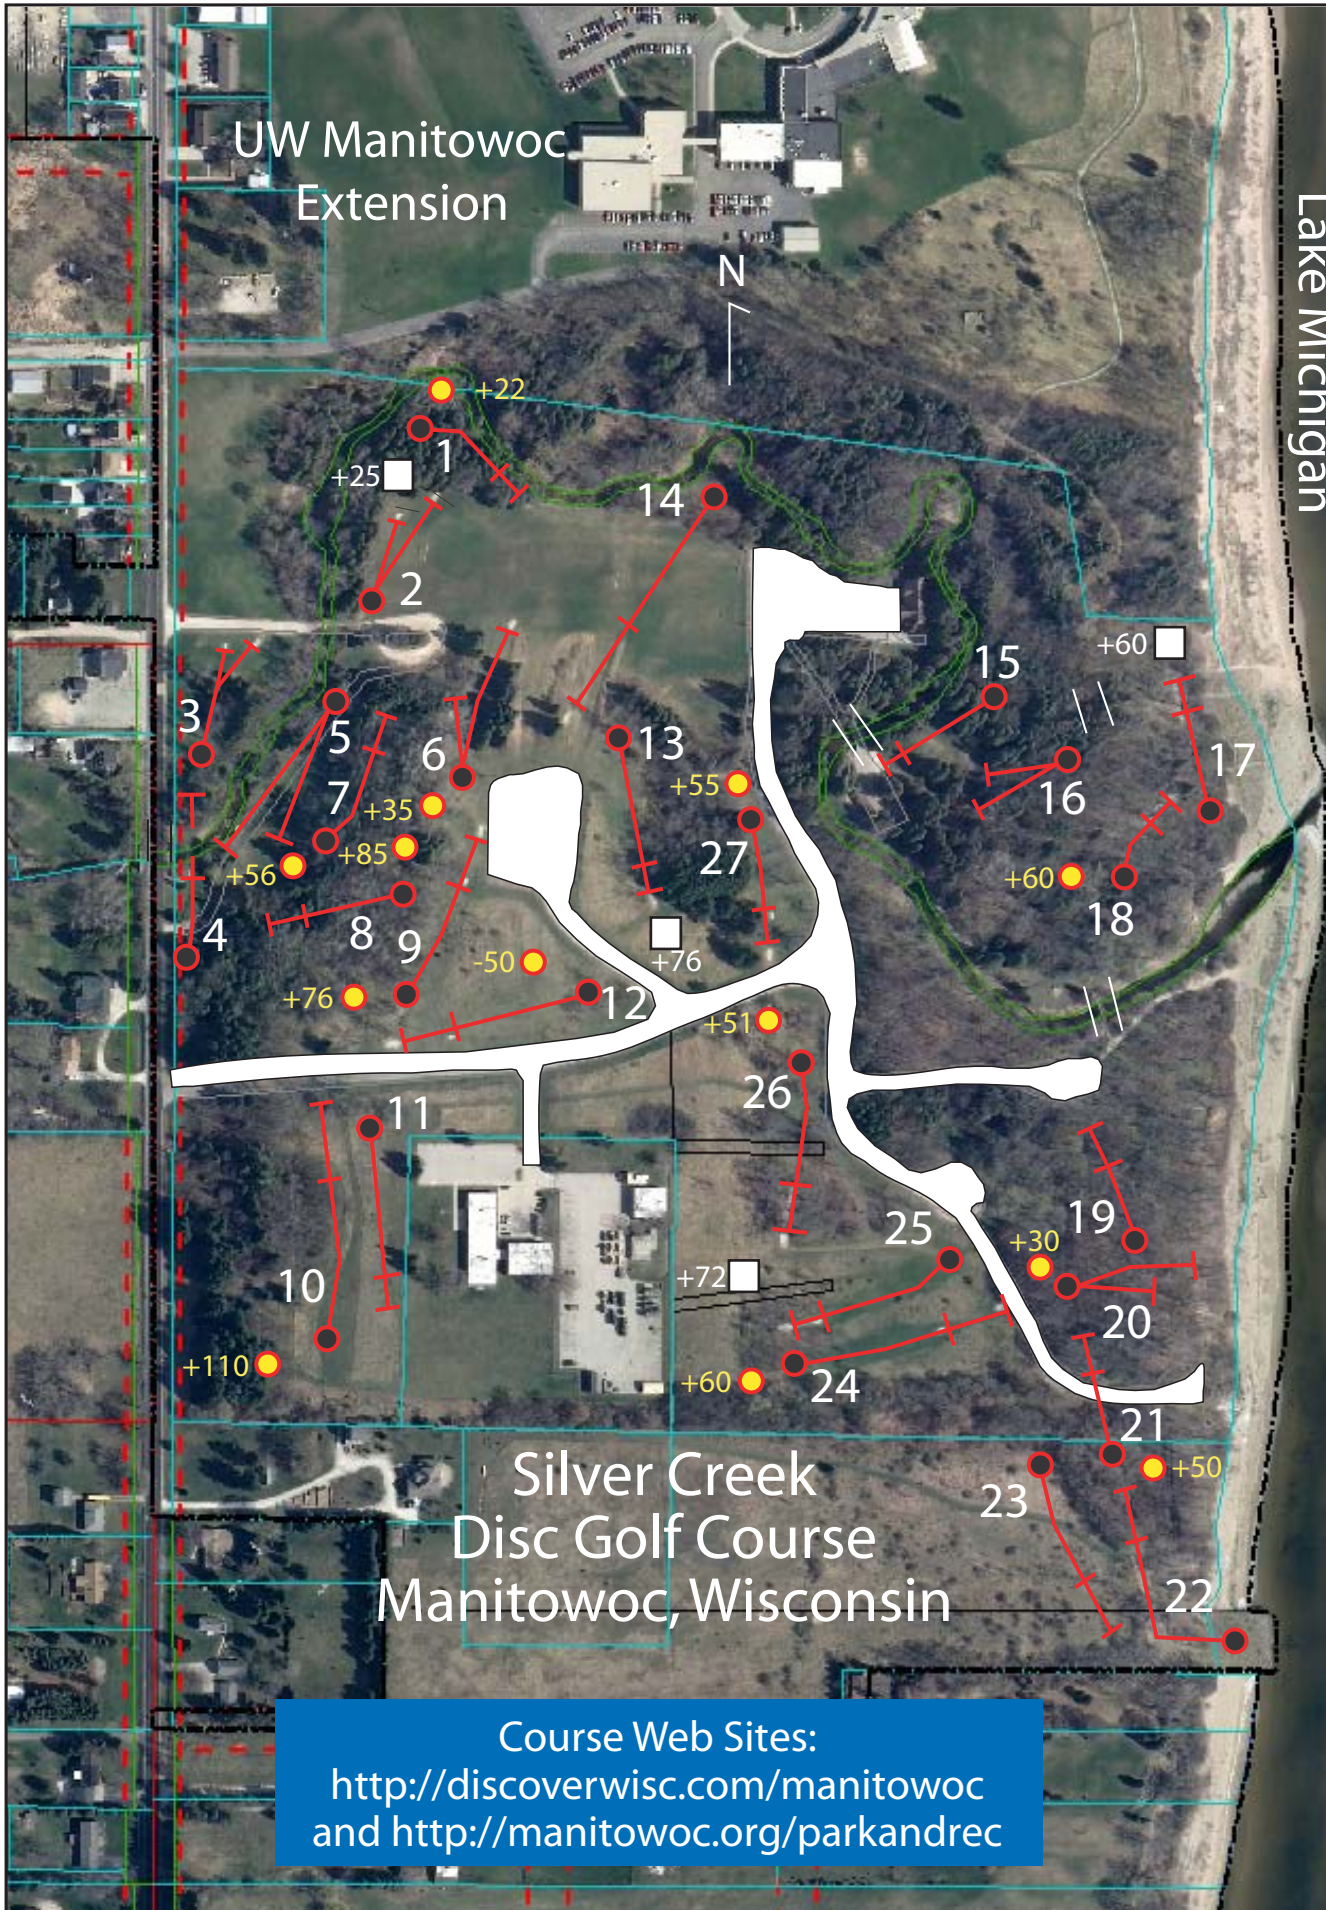

Layout
09/29/2012

● =
Alt Baskets
□ =
Champ Tees

CHAMP TEES		
2	----	230
13	----	376
17	----	272
26	----	370

Alternate Baskets		
	Short	Long
1	170	210
2	----	----
3	----	----
4	----	----
5	----	----
6L	181	353
6XL	231	403
7	256	331
8	----	----
9	309	398
Total	1810	2567
10	400	525
11	----	----
12	----	----
13	----	----
14	----	----
15	----	----
16	----	----
17	----	----
18	205	235
Total	2132	2861
19	----	----
20	206	248
21	235	305
22	----	----
23	----	----
24	318	428
25	----	----
26	293	362
27	227	295
Total	2237	2961

Original Baskets		
	Short	Long
1	148	188
2	147	205
3	200	228
4	142	244
5	205	308
6	146	318
7	200	275
8	150	240
9	233	322
Total	1571	2328
10	290	415
11	270	324
12	248	351
13	245	310
14	288	478
15	192	248
16	130	178
17	154	212
18	145	175
Total	1962	2691
19	160	245
20	171	213
21	185	255
22	335	450
23	225	330
24	258	368
25	238	298
26	242	311
27	172	240
Total	1986	2710

Lake Michigan

UW Manitowoc
Extension

Silver Creek
Disc Golf Course
Manitowoc, Wisconsin

Course Web Sites:
<http://discoverwisc.com/manitowoc>
and <http://manitowoc.org/parkandrec>