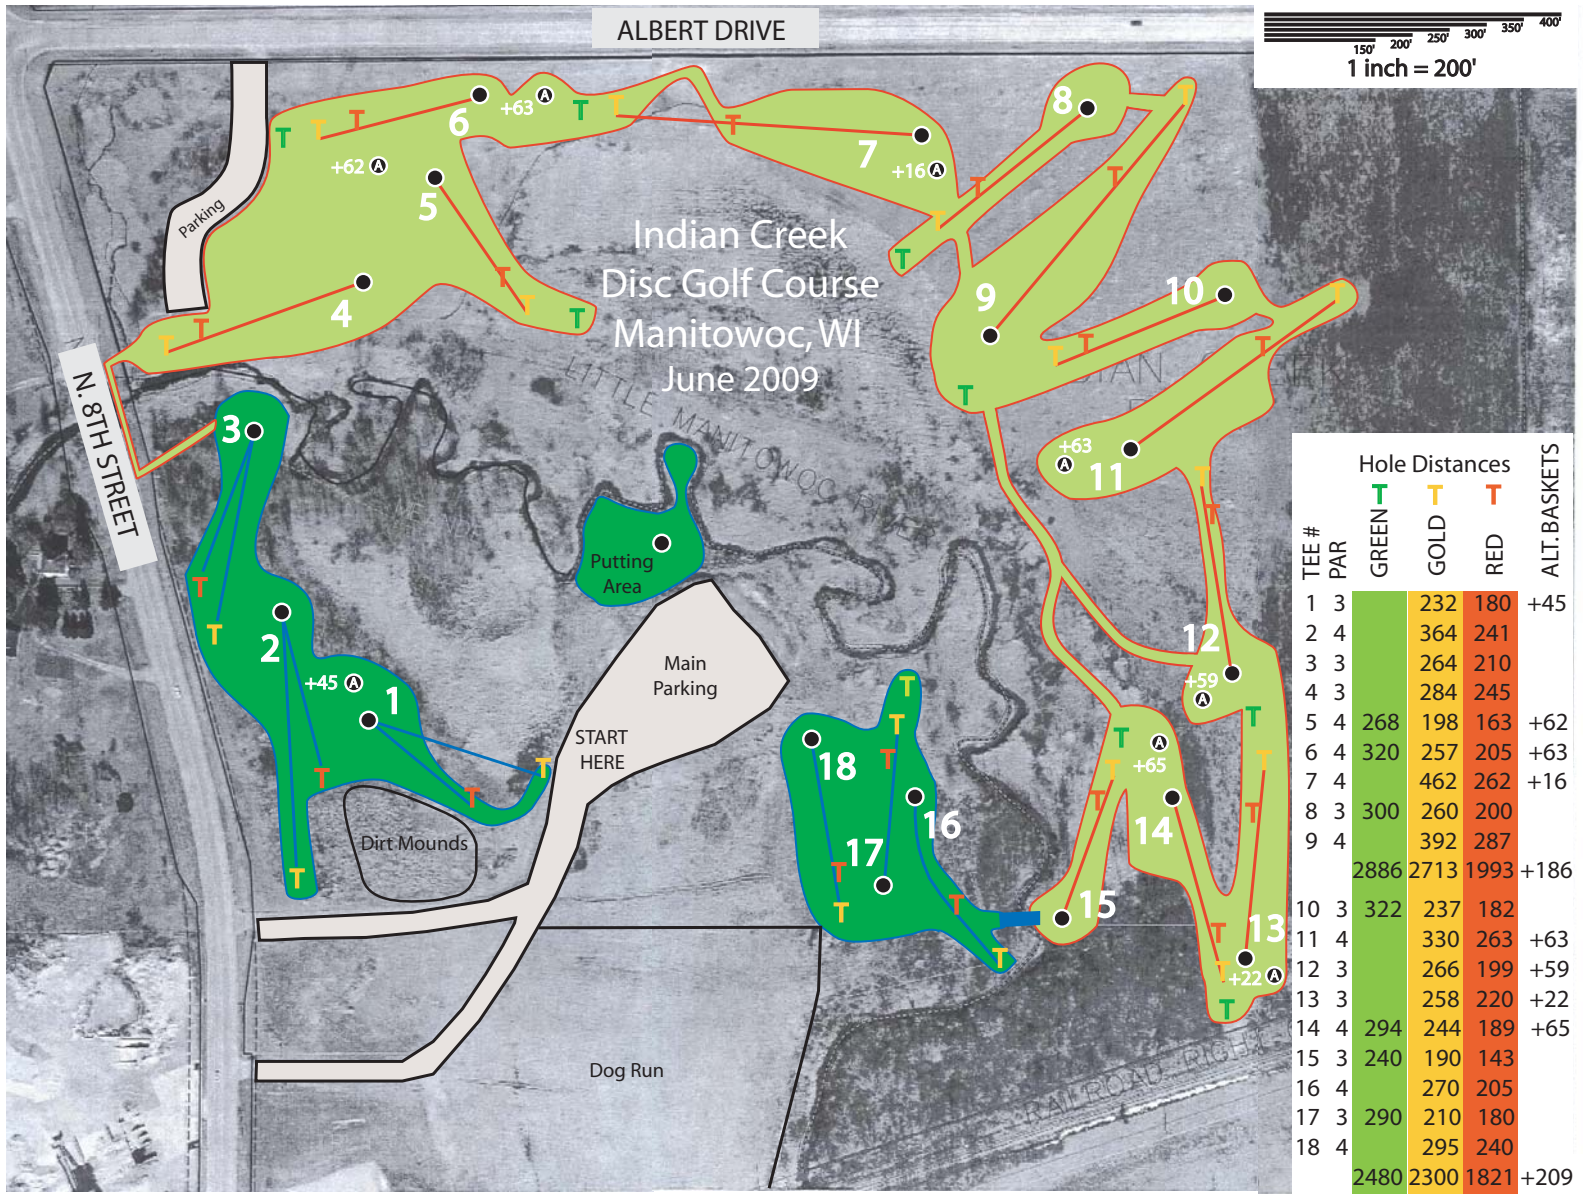

James Van Lanen Jr.
4121 Martin Lane
Two Rivers, WI 54241
August 2, 2012

Dear Friends,

Discover Eastern Wisconsin Disc Golf would like to inform you of some important upgrades and improvements under way at our local disc golf courses. Our club recently invested in two new fairways, four new champion tee areas and replacing one recreational tee area at Silver Creek Park. The next phase of this project includes adding five additional fairways to complete the new 27-hole course layout at Silver Creek. Other local projects include the City of Manitowoc adding a foot bridge at Indian Creek Park followed by adding concrete tee areas at Indian Creek, adding welcome signs and kiosks at all of our local disc golf courses, planting trees and landscaping, adding new fairways at Picnic Hill Park in Two Rivers and constructing a 4 hole fully wheel chair accessible disc golf area at Lower Cato Falls County Park. All of these volunteer-run projects have the support of local disc golfers, city/county staff and the business community. The improvements directly benefit our local park system and this support is vital to the success of these projects!

Lake Michigan

UW Manitowoc
Extension

Silver Creek
Disc Golf Course
Manitowoc, Wisconsin

Course Web Sites:
<http://discoverwisc.com/manitowoc>
and <http://manitowoc.org/parkandrec>

TEE #	PAR	Hole Distances			ALT. BASKETS
		GREEN T	GOLD T	RED T	
1	3		232	180	+45
2	4		364	241	
3	3		264	210	
4	3		284	245	
5	4	268	198	163	+62
6	4	320	257	205	+63
7	4		462	262	+16
8	3	300	260	200	
9	4		392	287	
		2886	2713	1993	+186
10	3	322	237	182	
11	4		330	263	+63
12	3		266	199	+59
13	3		258	220	+22
14	4	294	244	189	+65
15	3	240	190	143	
16	4		270	205	
17	3	290	210	180	
18	4		295	240	
		2480	2300	1821	+209